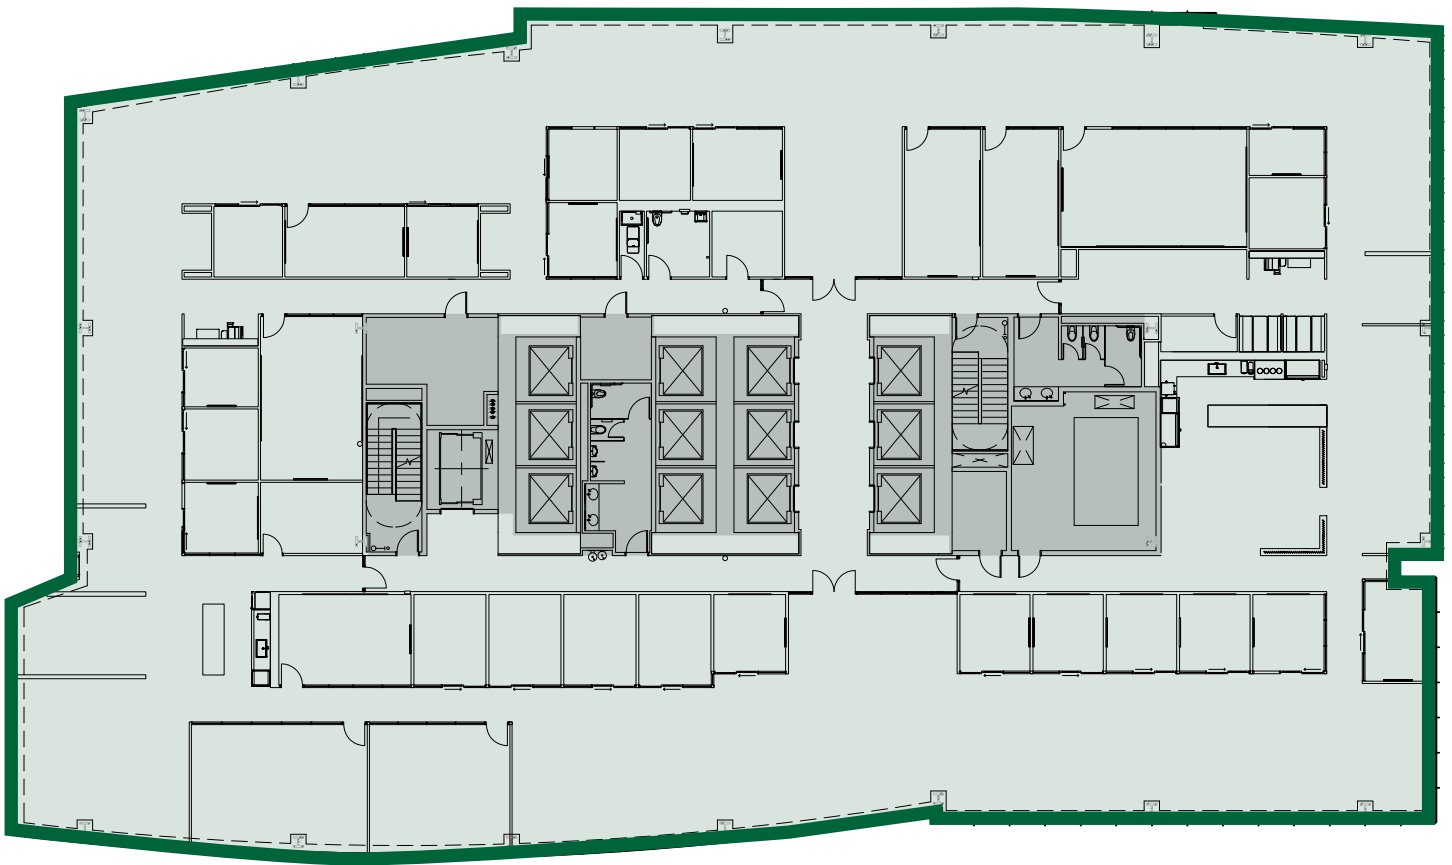

# MADISON CENTRE

920 5TH AVENUE | SEATTLE, WA 98104

**FLOOR 16 | AS-BUILT**  
22,380 RSF

CLICK TO TAKE A  
VIRTUAL TOUR

Please contact exclusive leasing agents for  
more details and to schedule a tour.

**DAMON MCCARTNEY** | (206) 838-7633  
mccartney@broderickgroup.com