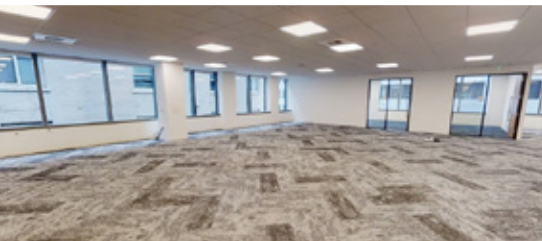

# MADISON CENTRE

920 5TH AVENUE | SEATTLE, WA 98104

**FLOOR 4 | MOVE IN READY**  
13,131 RSF

CLICK TO TAKE A  
VIRTUAL TOUR

**\*BUILDING STANDARD FINISHES**

Please contact exclusive leasing agents for more details and to schedule a tour.