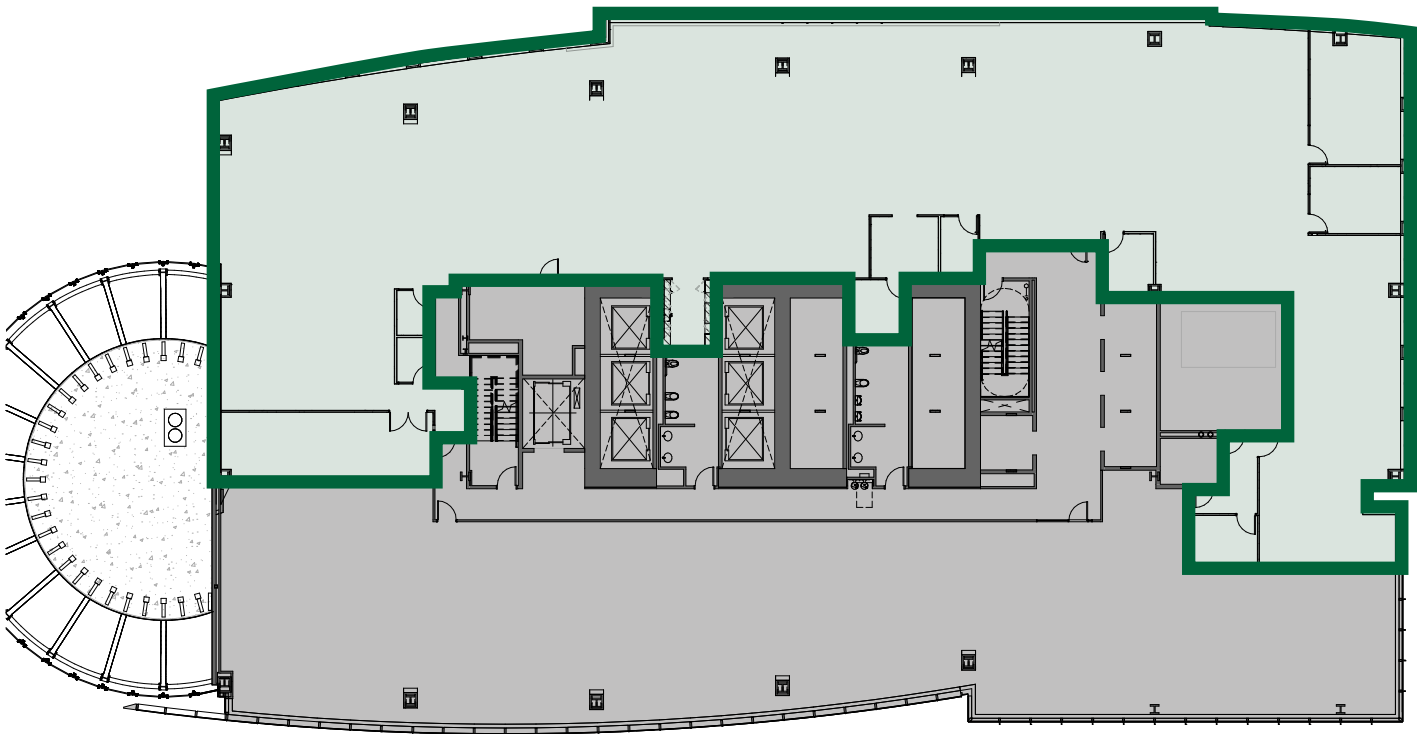

# MADISON CENTRE

920 5TH AVENUE | SEATTLE, WA 98104

**FLOOR 4 | MOVE IN READY**  
13,131 RSF

CLICK TO TAKE A  
VIRTUAL TOUR

**\*BUILDING STANDARD FINISHES**

Please contact exclusive leasing agents for more details and to schedule a tour.