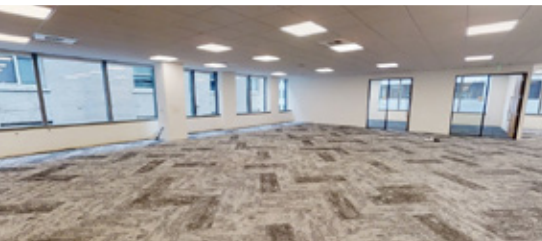

MADISON CENTRE

920 5TH AVENUE | SEATTLE, WA 98104

FLOOR 8
22,011 RSF

 [CLICK TO TAKE A VIRTUAL TOUR](#)

***BUILDING STANDARD FINISHES**

Please contact exclusive leasing agents for more details and to schedule a tour.