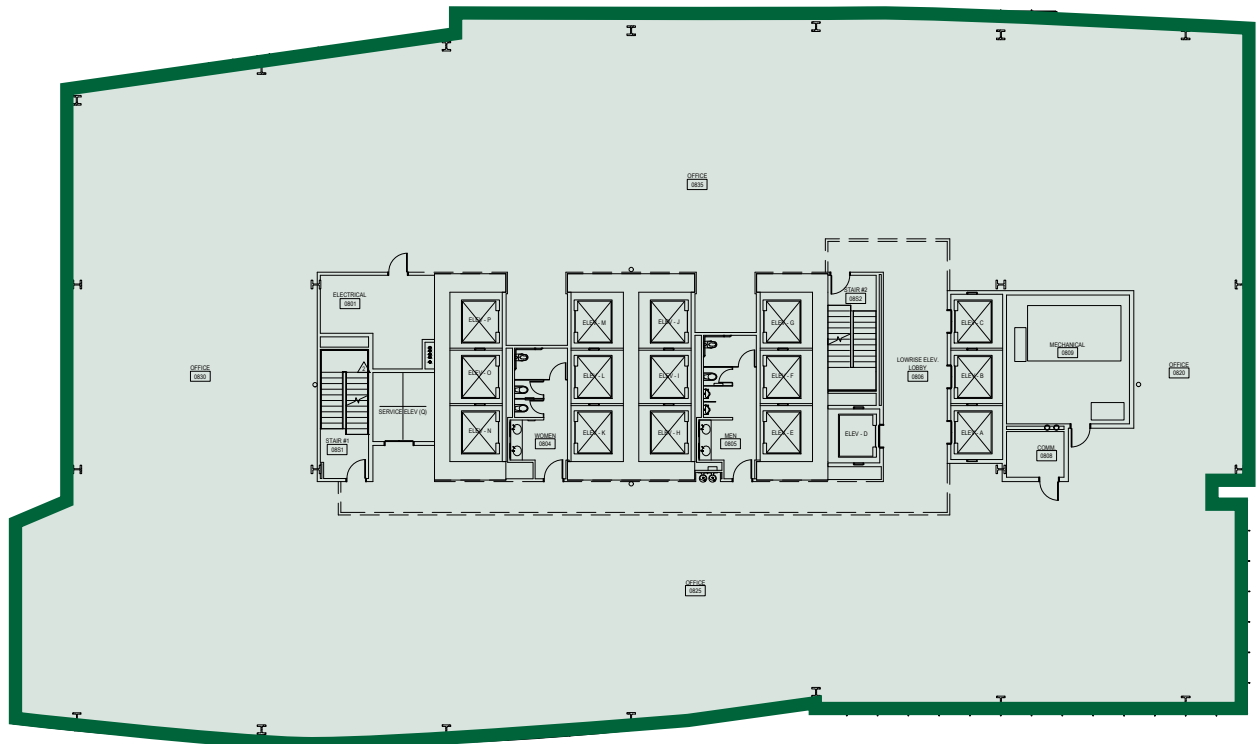

MADISON CENTRE

920 5TH AVENUE | SEATTLE, WA 98104

FLOOR 8
22,011 RSF

 [CLICK TO TAKE A VIRTUAL TOUR](#)

***BUILDING STANDARD FINISHES**

Please contact exclusive leasing agents for more details and to schedule a tour.